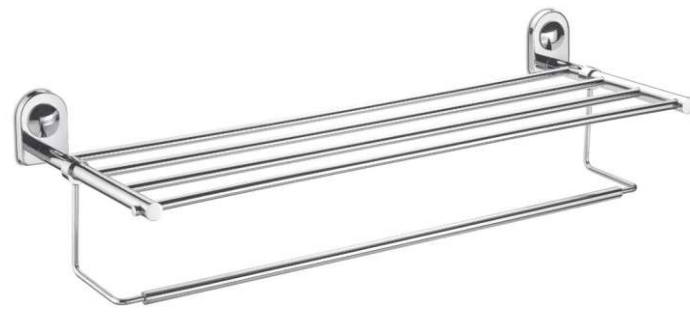

Our Mission

Always Give Customers More Than What They Expect To Get. Quality Is Not An Act; It Is A Habit In Corridor Interiors.

304
STAINLESS
STEEL

Red has a range of symbolic meanings through many different cultures, including life, health, vigor, war, courage, anger, love and religious fervor. The common thread is that all these require passion.

TOWEL RACK WITH ROD

CODE : CO-1104 (24") | CODE : CO - 1105 (18")
MRP : ₹ 2,880.00 | MRP : ₹ 2,610.00

TOWEL ROD

CODE : CO-1106 (24") | CODE : CO-1107 (18")
MRP : ₹ 900.00 | MRP : ₹ 845.00

Towel Rod | Soap Dish | Toothbrush Tumbler
Napkin Holder | Robe Hook