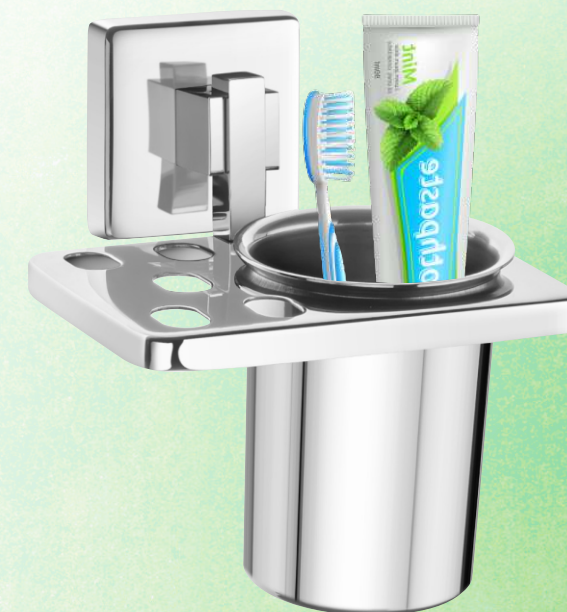

SOAP DISH & TOOTHBRUSH TUMBLER

CODE : CO-217
MRP : ₹ 1,200.00