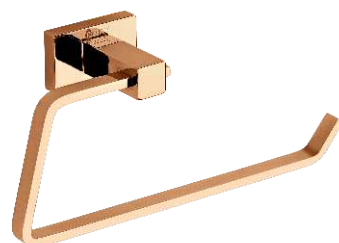

LIQUID SOAP DISPENSER

CODE : CO-1213B
MRP : ₹ 2,695.00

PAPER HOLDER

CODE : CO-1214B
MRP : ₹ 2,375.00

DOUBLE SOAP DISH

CODE : CO-1215B
MRP : ₹ 2,625.00

SOAP DISH & TOOTHBRUSH TUMBLER

CODE : CO-1217B
MRP : ₹ 3,275.00

SOAP DISH

CODE : CO-1208R
MRP : ₹ 1,535.00

TOOTHBRUSH TUMBLER

CODE : CO-1209R
MRP : ₹ 2,110.00

NAPKIN HOLDER

CODE : CO-1210R
MRP : ₹ 1,435.00

TOWEL RACK WITH ROD

CODE : CO-1204R {24"}
MRP : ₹ 7,235.00

TOWEL ROD

CODE : CO-1206R {24"}
MRP : ₹ 2,340.00

Towel Rod | Soap Dish | Toothbrush Tumbler
Napkin Holder | Robe Hook

5 Pcs. Set | Code-CO-201

ROBE HOOK

CODE : CO-1211R
MRP : ₹ 1,125.00

LIQUID SOAP DISPENSER

CODE : CO-1213R
MRP : ₹ 2,695.00

PAPER HOLDER

CODE : CO - 1214R
MRP : ₹ 2,375.00

DOUBLE SOAP DISH

CODE : CO-1215R
MRP : ₹ 2,625.00

SOAP DISH & TOOTHBRUSH TUMBLER

CODE : CO-1217R
MRP : ₹ 3,275.00

EASY TO CLEAN