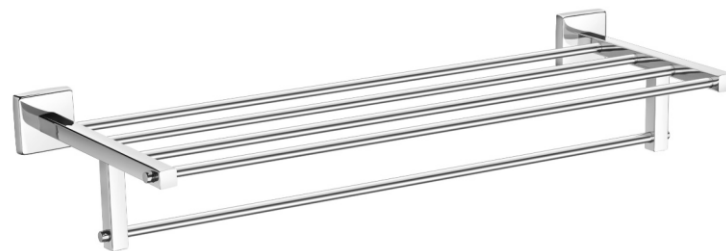

SOAP DISH

CODE : CO-208
MRP : ₹ 470.00

TOOTHBRUSH TUMBLER

CODE : CO-209
MRP : ₹ 630.00

NAPKIN HOLDER

CODE : CO-210
MRP : ₹ 665.00

TOWEL RACK WITH ROD

**CODE : CO-204 {24"} | CODE : CO-205 {18"}
MRP : ₹ 2,970.00 | MRP : ₹ 2,265.00**