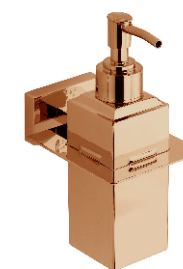

SOAP DISH

CODE : CO-1208R
MRP : ₹ 1,535.00

TOOTHBRUSH TUMBLER

CODE : CO-1209R
MRP : ₹ 2,110.00

NAPKIN HOLDER

CODE : CO-1210R
MRP : ₹ 1,435.00

TOWEL RACK WITH ROD

CODE : CO-1204R {24"}
MRP : ₹ 7,235.00

TOWEL ROD

CODE : CO-1206R {24"}
MRP : ₹ 2,340.00

Towel Rod | Soap Dish | Toothbrush Tumbler
Napkin Holder | Robe Hook

5 Pcs. Set | Code-CO-201

ROBE HOOK

CODE : CO-1211R
MRP : ₹ 1,125.00

LIQUID SOAP DISPENSER

CODE : CO-1213R
MRP : ₹ 2,695.00

PAPER HOLDER

CODE : CO - 1214R
MRP : ₹ 2,375.00

DOUBLE SOAP DISH

CODE : CO-1215R
MRP : ₹ 2,625.00

SOAP DISH & TOOTHBRUSH TUMBLER

CODE : CO-1217R
MRP : ₹ 3,275.00

EASY TO CLEAN