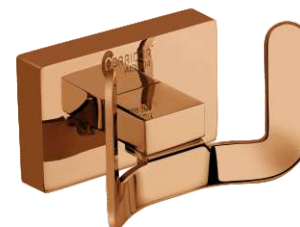

SOAP DISH

CODE : CO-1208R
MRP : ₹ 1,535.00

TOOTHBRUSH TUMBLER

CODE : CO-1209R
MRP : ₹ 2,110.00

NAPKIN HOLDER

CODE : CO-1210R
MRP : ₹ 1,435.00

TOWEL RACK WITH ROD

CODE : CO-1204R {24"}
MRP : ₹ 7,235.00

TOWEL ROD

CODE : CO-1206R {24"}
MRP : ₹ 2,340.00

Towel Rod | Soap Dish | Toothbrush Tumbler
Napkin Holder | Robe Hook

5 Pcs. Set | Code-CO-201

ROBE HOOK

CODE : CO-1211R
MRP : ₹ 1,125.00

LIQUID SOAP DISPENSER

CODE : CO-1213R
MRP : ₹ 2,695.00

PAPER HOLDER

CODE : CO - 1214R
MRP : ₹ 2,375.00

DOUBLE SOAP DISH

CODE : CO-1215R
MRP : ₹ 2,625.00

SOAP DISH & TOOTHBRUSH TUMBLER

CODE : CO-1217R
MRP : ₹ 3,275.00

EASY TO CLEAN