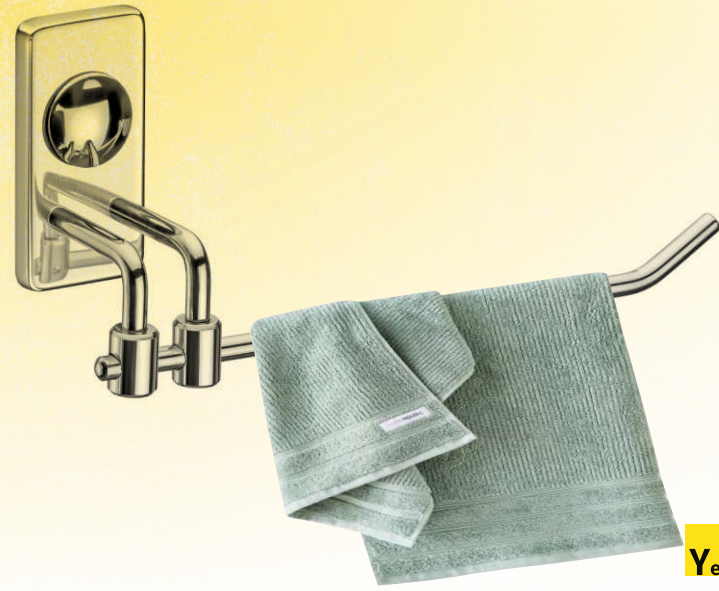

304
STAINLESS
STEEL

Yellow Is The Color Of Happiness, Cheerfulness, And Fun, But Also Of The Mind And Intellect. It Is A Striking Color That Enhances Creativity And Helps With Clear Thinking.

SOAP DISH

CODE : CO-108
MRP : ₹ 430.00

TOOTHBRUSH TUMBLER

CODE : CO-109
MRP : ₹ 970.00

NAPKIN HOLDER

CODE : CO-110
MRP : ₹ 575.00