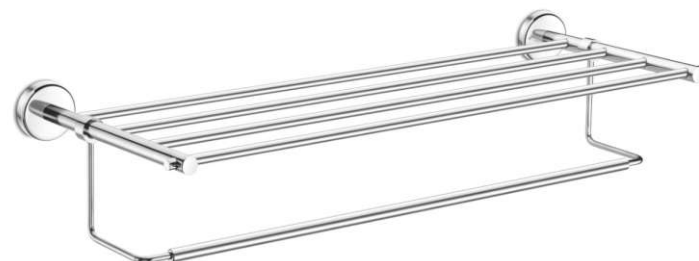

SOAP DISH (GLASS)

CODE: CO-308G
MRP: ₹ 540.00

SOAP DISH

CODE: CO-308
MRP: ₹ 430.00

TOOTHBRUSH TUMBLER

CODE: CO-309
MRP: ₹ 575.00

TOWEL RACK WITH ROD

CODE: CO-304 {24"} | CODE: CO-305 {18"}
MRP: ₹ 2,700.00 | MRP: ₹ 2,450.00

TOWEL ROD

CODE: CO-306 {24"} | CODE: CO-307 {18"}
MRP: ₹ 865.00 | MRP: ₹ 795.00

**Towel Rod | Soap Dish | Toothbrush Tumbler
Napkin Holder | Robe Hook**

5 Pcs. Set | Code-CO-301

TOOTHBRUSH TUMBLER (SLEEK)