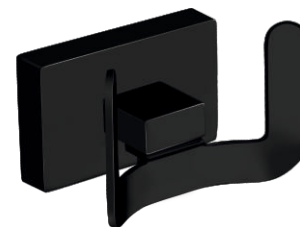

SOAP DISH

CODE : CO-1208B
MRP : ₹ 1,535.00

TOOTHBRUSH TUMBLER

CODE : CO-1209B
MRP : ₹ 2,110.00

NAPKIN HOLDER

CODE : CO-1210B
MRP : ₹ 1,435.00

TOWEL RACK WITH ROD

CODE : CO-1204B {24"}
MRP : ₹ 7,235.00

TOWEL ROD

CODE : CO-1206B {24"}
MRP : ₹ 2,340.00

Towel Rod | Soap Dish | Toothbrush Tumbler
Napkin Holder | Robe Hook

5 Pcs. Set | Code-CO-201

PVD GLOSSY
BLACK FINISH

ROBE HOOK

CODE : CO-1211B
MRP : ₹ 1,125.00

LIQUID SOAP DISPENSER

CODE : CO-1213B
MRP : ₹ 2,695.00

PAPER HOLDER

CODE : CO-1214B
MRP : ₹ 2,375.00

DOUBLE SOAP DISH

CODE : CO-1215B
MRP : ₹ 2,625.00

SOAP DISH & TOOTHBRUSH TUMBLER

CODE : CO-1217B
MRP : ₹ 3,275.00