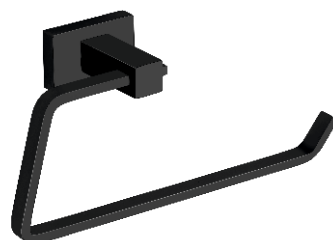

SOAP DISH

CODE : CO-1208B
MRP : ₹ 1,535.00

TOOTHBRUSH TUMBLER

CODE : CO-1209B
MRP : ₹ 2,110.00

NAPKIN HOLDER

CODE : CO-1210B
MRP : ₹ 1,435.00

TOWEL RACK WITH ROD

CODE : CO-1204B {24"}
MRP : ₹ 7,235.00

TOWEL ROD

CODE : CO-1206B {24"}
MRP : ₹ 2,340.00

Towel Rod | Soap Dish | Toothbrush Tumbler
Napkin Holder | Robe Hook

5 Pcs. Set | Code-CO-201

PVD GLOSSY
BLACK FINISH

ROBE HOOK

CODE : CO-1211B
MRP : ₹ 1,125.00