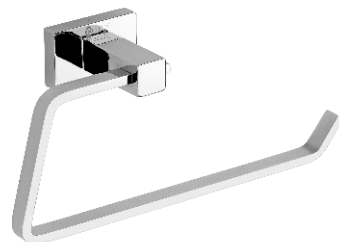

SOAP DISH

CODE: CO-1208
MRP: ₹ 975.00

TOOTHBRUSH TUMBLER

CODE: CO-1209
MRP: ₹ 1275.00

NAPKIN HOLDER

CODE: CO-1210
MRP: ₹ 885.00

TOWEL RACK WITH ROD

CODE: CO-1204 {24"} | **CODE: CO-1205 {18"}**
MRP: ₹ 3,900.00 | **MRP: ₹ 3,650.00**

TOWEL ROD

CODE: CO-1206 {24"} | **CODE: CO-1207 {18"}**
MRP: ₹ 1,380.00 | **MRP: ₹ 1,300.00**

Towel Rod | Soap Dish | Toothbrush Tumbler
Napkin Holder | Robe Hook

5 Pcs. Set | Code-CO-201

ROBE HOOK

CODE: CO-1211
MRP: ₹ 800.00