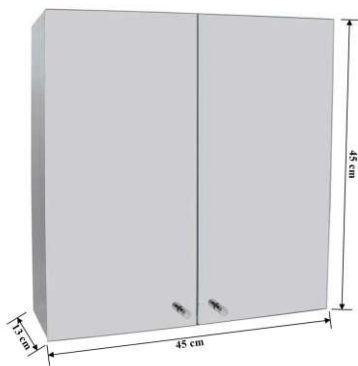

S.S. DOUBLE SHELF REGULAR

SIZE: 12" X 5" | 15" X 5" | 18" X 5"
MRP: ₹ 2,700 | 3,175 | 3,600

S.S. DOUBLE SHELF WITH TOOTHBRUSH TUMBLER

SIZE: 12" X 5" | 15" X 5" | 18" X 5"
MRP: ₹ 2,995 | 3,420 | 3,895

S.S. SHELF WITH NAPKIN HOLDER & TOOTHBRUSH TUMBLER

SIZE: 12" X 5" | 15" X 5" | 18" X 5"
MRP: ₹ 2,010.00 | 2,225.00 | 2,450.00

S.S. SHELF - REGULAR

SIZE: 12" X 5" | 15" X 5" | 18" X 5"
MRP: ₹ 1,470.00 | 1,615.00 | 1,795.00

202
STAINLESS
STEEL

MIRROR Cabinet is a place for everything, and everything in its place.

S.S. 202 MIRROR CABINET

SIZE : 18 X 18 | MRP : ₹ 7,700.00
DIMENSION : 450 X 450 X 130mm

S.S. 202 MIRROR CABINET

S.S. 202 MIRROR CABINET

SIZE : 10 X 16 | MRP : ₹ 3,695.00
DIMENSION : 250 X 400 X 100mm

SIZE : 14 X 20 | MRP : ₹ 5,145.00
DIMENSION : 350 X 500 X 120mm