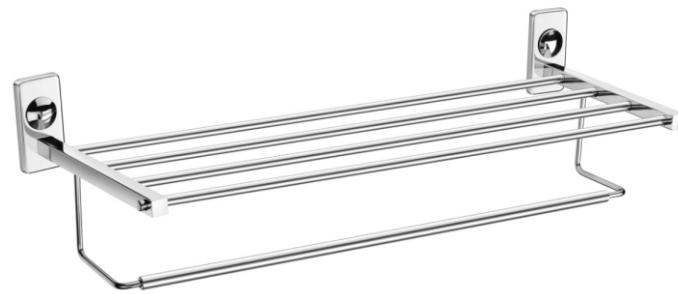

SOAP DISH

CODE : CO-108
MRP : ₹ 430.00

TOOTHBRUSH TUMBLER

CODE : CO-109
MRP : ₹ 970.00

NAPKIN HOLDER

CODE : CO-110
MRP : ₹ 575.00

TOWEL RACK WITH ROD

**CODE : CO-104 {24"} | CODE : CO-105 {18"}
MRP : ₹ 2,880.00 | MRP : ₹ 2,575.00**

TOWEL ROD

**CODE : CO-106 {24"} | CODE : CO-107 {18"}
MRP : ₹ 1,115.00 | MRP : ₹ 1,045.00**

**Towel Rod | Soap Dish | Toothbrush Tumbler
Napkin Holder | Robe Hook**

5 Pcs. Set | Code-CO-101

ROBE HOOK

CODE : CO-111
MRP : ₹ 305.00