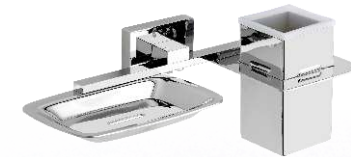

LIQUID SOAP DISPENSER

CODE: CO-1213
MRP: ₹ 1,630.00

PAPER HOLDER

CODE: CO-1214
MRP: ₹ 1,415.00

DOUBLE SOAP DISH

CODE: CO-1215
MRP: ₹ 1,450.00

SOAP DISH & TOOTHBRUSH TUMBLER

CODE: CO-1217
MRP: ₹ 1,860.00