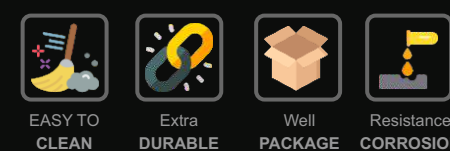

Our Mission

Always Give Customers More Than What They Expect To Get. Quality Is Not An Act; It Is A Habit In Corridor Interiors.