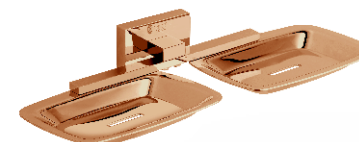

TOWEL ROD

CODE : CO-1206R {24"}
MRP : ₹ 2,340.00

Towel Rod | Soap Dish | Toothbrush Tumbler
Napkin Holder | Robe Hook

5 Pcs. Set | Code-CO-201

ROBE HOOK

CODE : CO-1211R
MRP : ₹ 1,125.00

LIQUID SOAP DISPENSER

CODE : CO-1213R
MRP : ₹ 2,695.00

PAPER HOLDER

CODE : CO - 1214R
MRP : ₹ 2,375.00

DOUBLE SOAP DISH

CODE : CO-1215R
MRP : ₹ 2,625.00

SOAP DISH & TOOTHBRUSH TUMBLER

CODE : CO-1217R
MRP : ₹ 3,275.00

EASY TO CLEAN